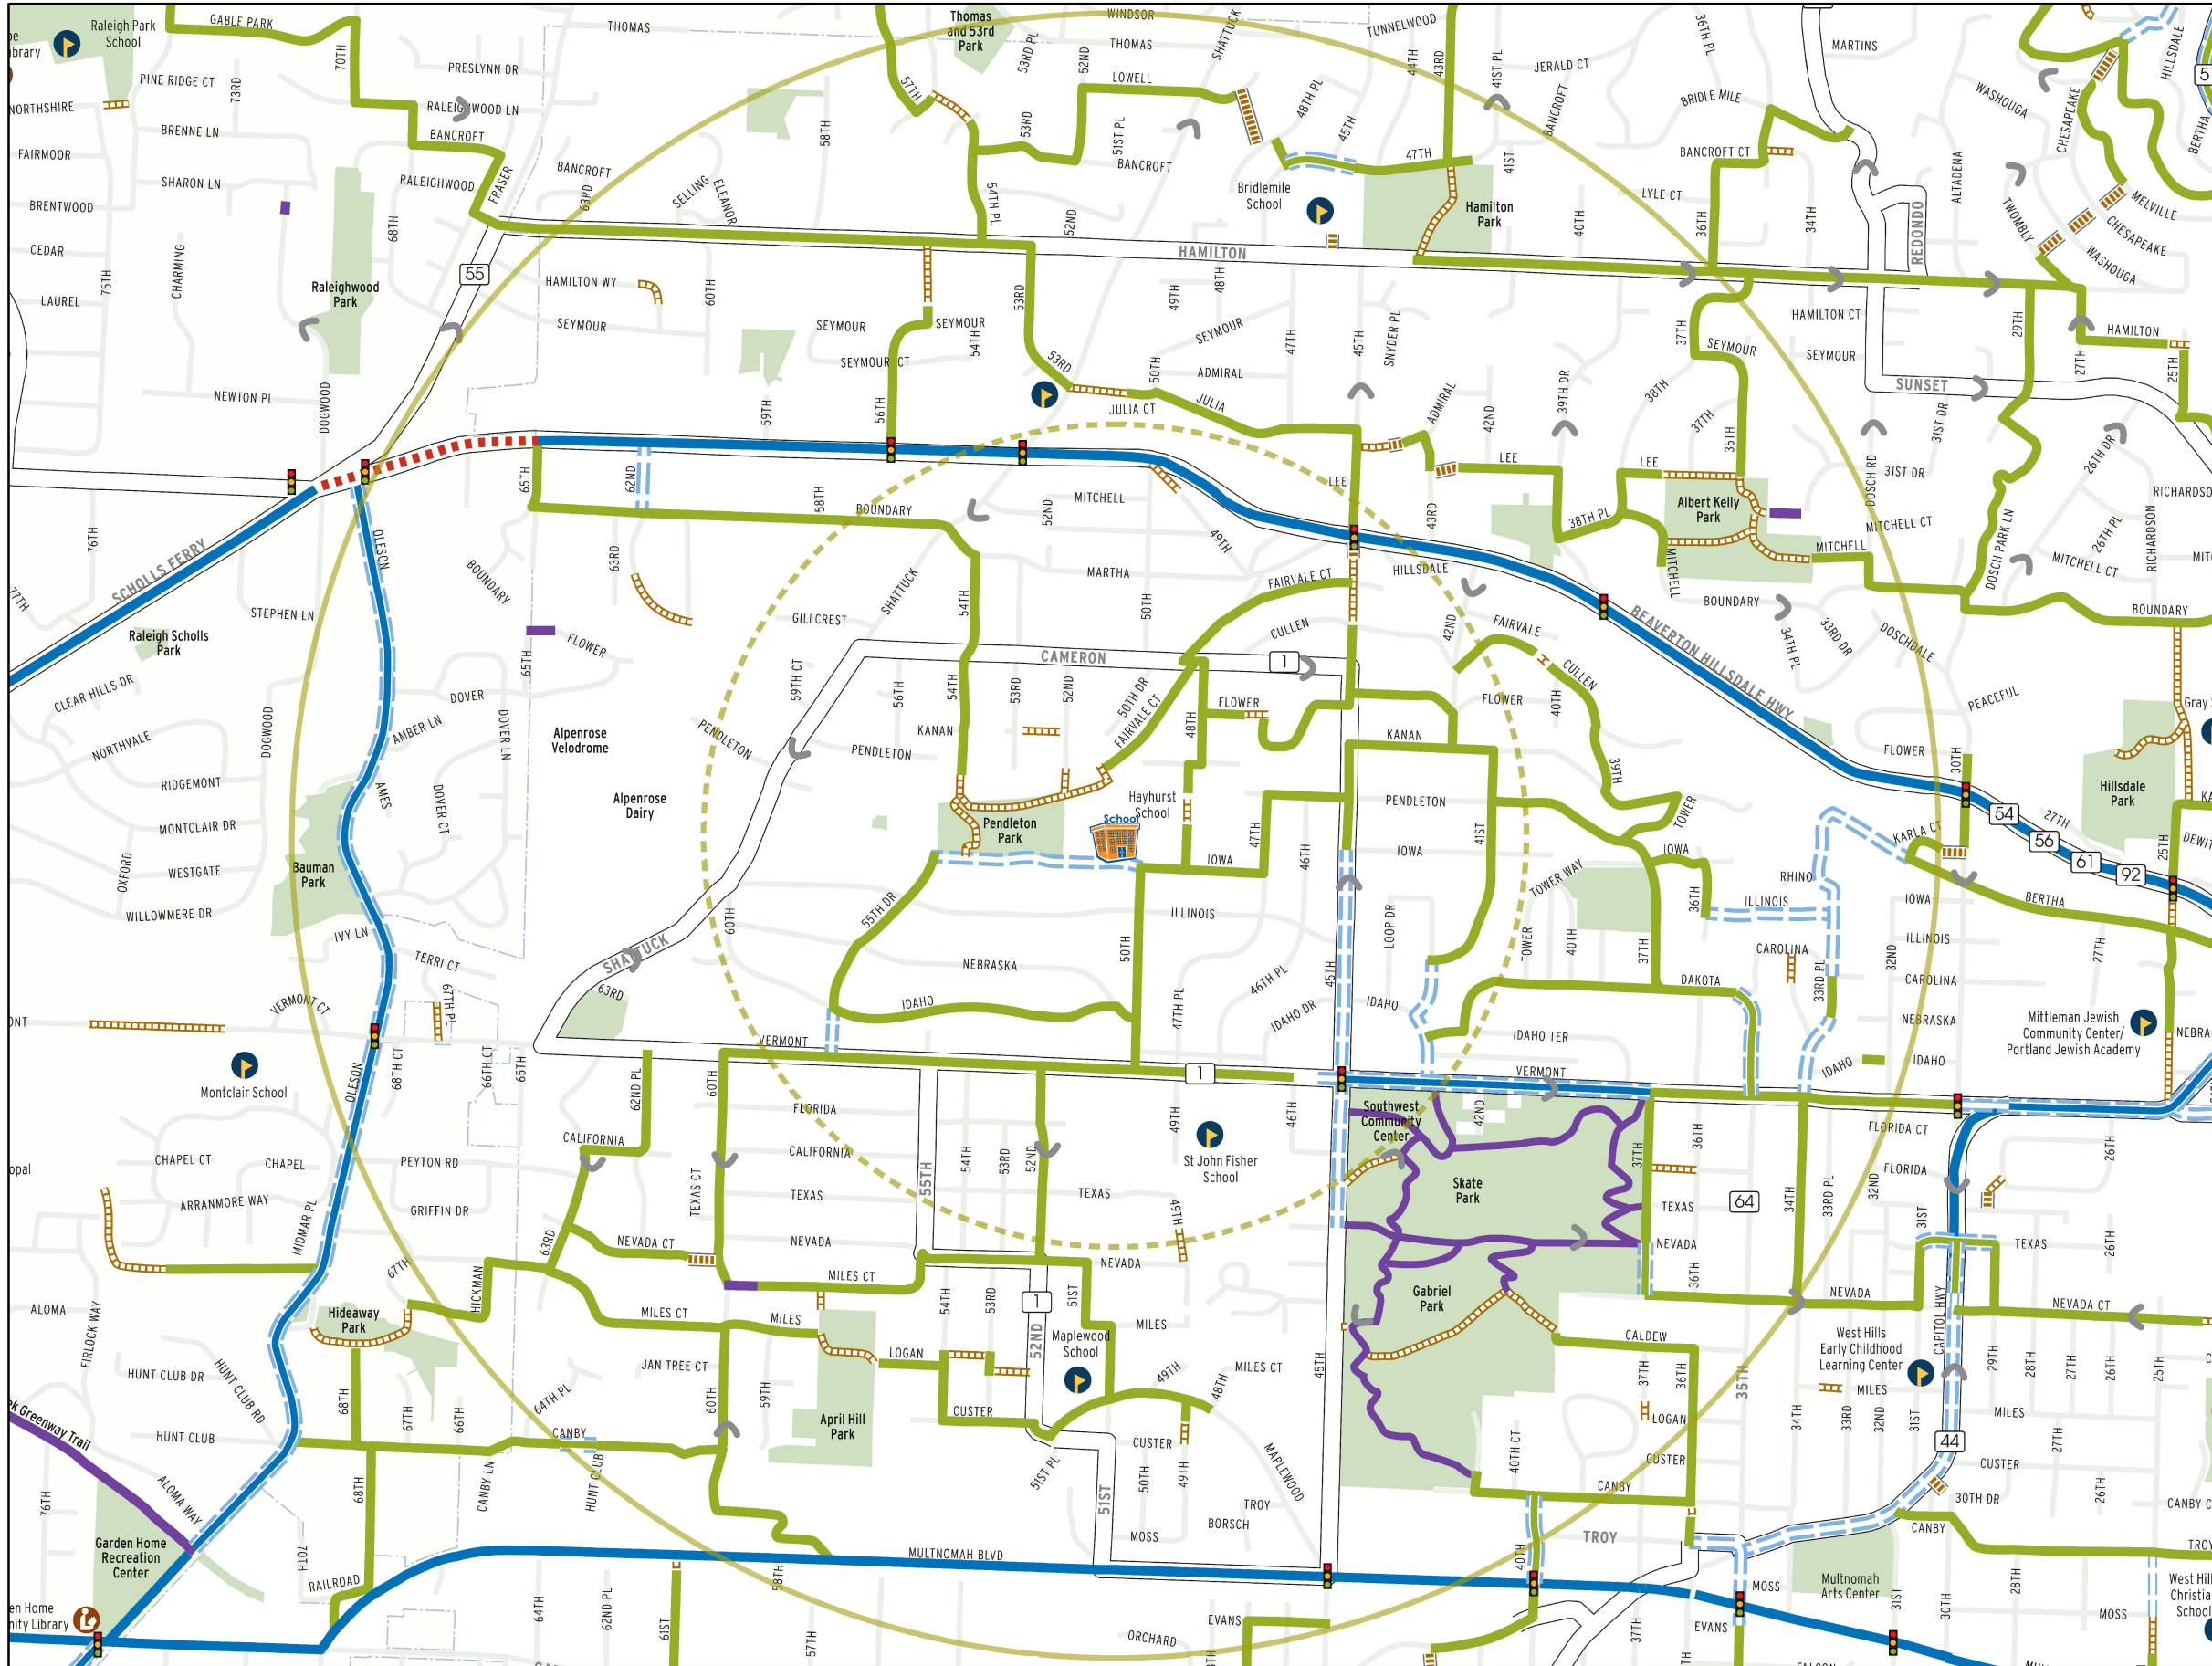

Hayhurst Elementary

5037 SW Iowa St

- Recommended routes to school**
- Recommended routes with sidewalk**
- Streets with sidewalk**
- Off-street paths (no motor vehicles)**
- Pedestrian paths (no motor vehicles or bikes)**
- Bike lanes (Painted lanes on higher traffic streets. Adult supervision is recommended for younger children.)**
- Streets with more traffic (Adult supervision is recommended for younger children).**
- Difficult intersection (use caution)**
- Traffic signal (Better crossing of a busy street).**
- TriMet bus line and route number**
- Stairs**
- Steep hill**
- School**
- Distance from school**
1/2 Mile
20 minute walk or 10 minute bike ride
- 1 Mile**
40 minute walk or 20 minute bike ride

The City of Portland Safe Routes To School program strongly encourages parents to walk and/or bike with your students initially, to explore the safest path from your home to your school. If you see safety problems along the identified recommended routes, please contact Gabe Graff, City of Portland Safe Routes to Schools Coordinator at 503.823.5291 or Gabriel.Graff@portlandoregon.gov.